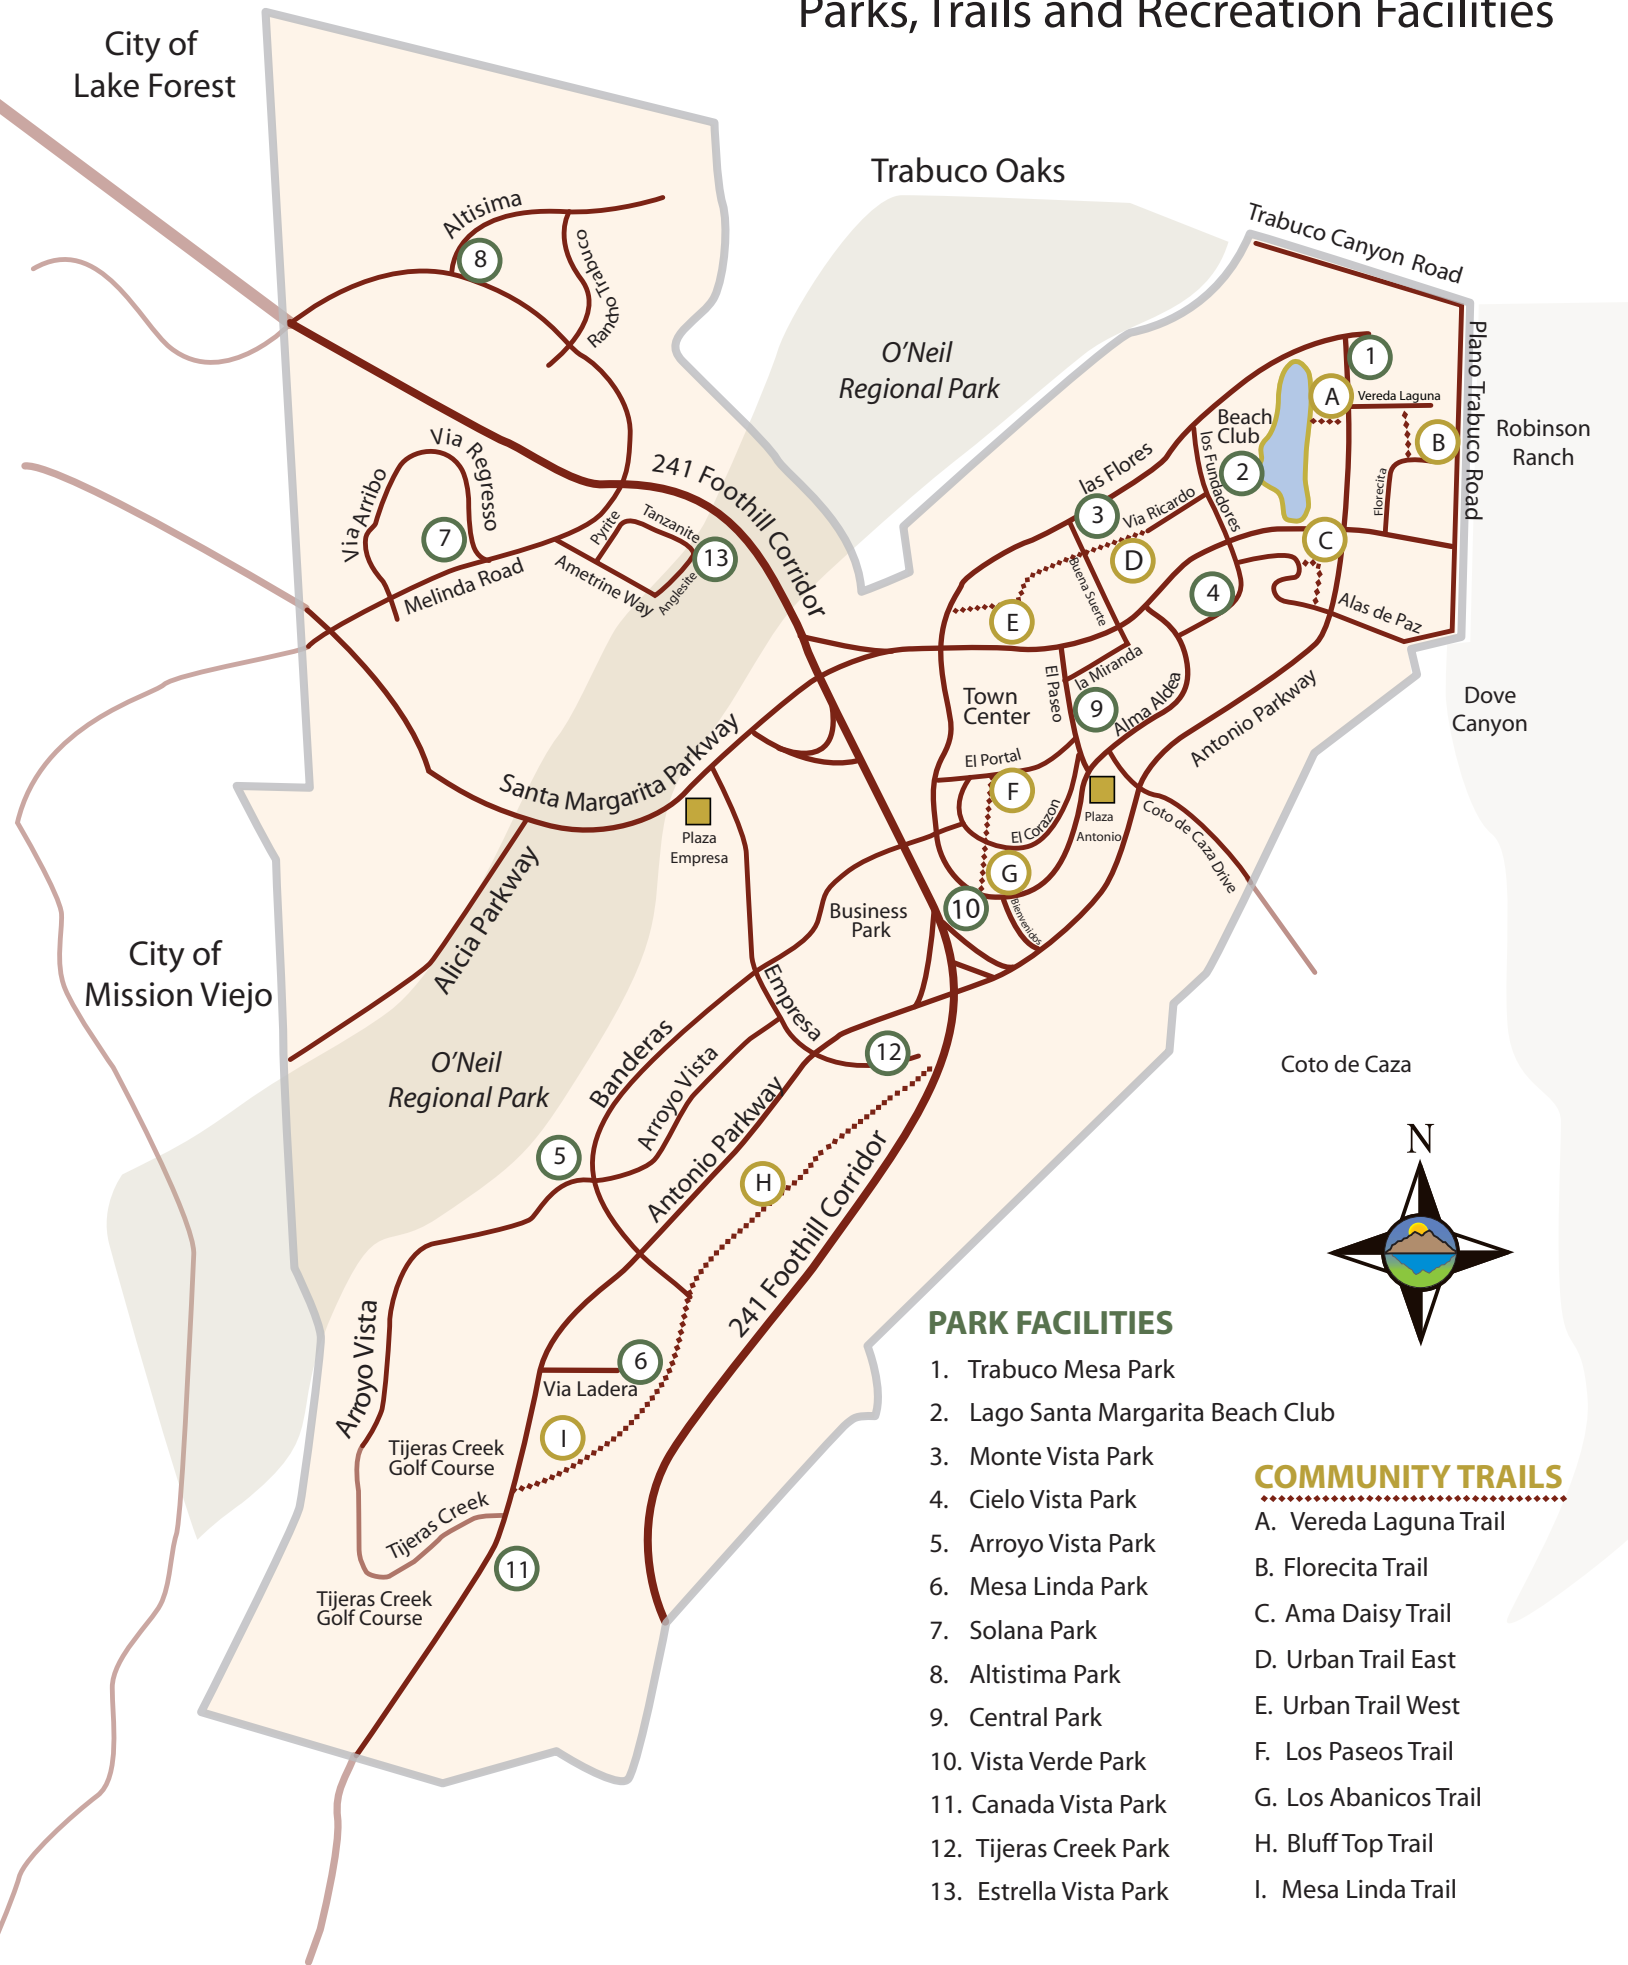

# Rancho Santa Margarita Landscape and Recreation Corporation Parks, Trails and Recreation Facilities

## PARK FACILITIES

1. Trabuco Mesa Park
2. Lago Santa Margarita Beach Club
3. Monte Vista Park
4. Cielo Vista Park
5. Arroyo Vista Park
6. Mesa Linda Park
7. Solana Park
8. Altistima Park
9. Central Park
10. Vista Verde Park
11. Canada Vista Park
12. Tijeras Creek Park
13. Estrella Vista Park

## COMMUNITY TRAILS

- A. Vereda Laguna Trail
- B. Florecita Trail
- C. Ama Daisy Trail
- D. Urban Trail East
- E. Urban Trail West
- F. Los Paseos Trail
- G. Los Abanicos Trail
- H. Bluff Top Trail
- I. Mesa Linda Trail